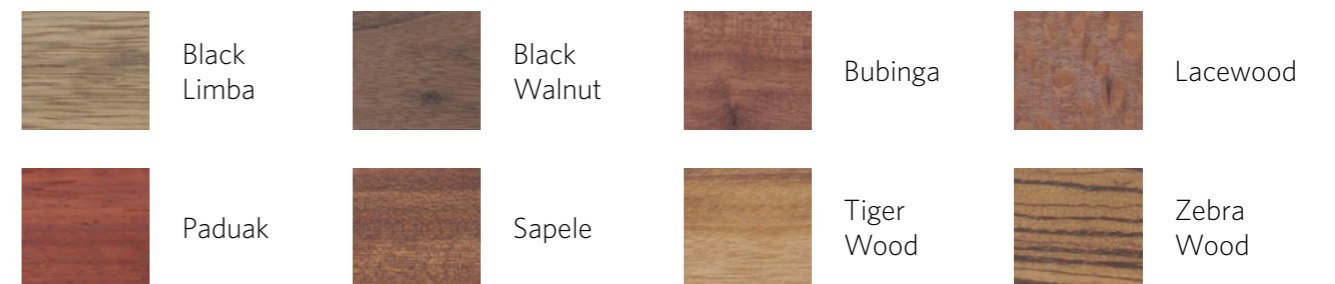

*Standard spar is BK08 Black

WOOD OPTIONS

WOOD OPTIONS*

	TIER	PRICE (USD)		
		1 GROUP	2 GROUP	3 GROUP
Actuator & Portafilter Set				
	1	430	610	790
	2	550	790	1.030
	3	670	970	1.280
Wood-railed Cup Tray				
	1	1.340	1.420	1.460
	2	1.390	1.470	1.510
	3	1.460	1.540	1.580

* See wood options on pag. 22

* European Ash is stock wood for Actuator & Portafilter Set

TYPES OF WOOD

Tier 1

Tier 2

Tier 3

* European Ash is stock wood for Actuator & Portafilter Set

AVAILABLE COLORS

	Clean White		Matte Black		Indian Turquoise		Textured Black
	Ink Black		Stock Black		Bone Beige		Crimson Red
	Seattle Sky Blue		Galaxy Black		Dark Red		Crimson Red
	Dark Orange		Orange		Goldenrod Yellow		Dark Olive Green
	Dark Green		Midnight Blue		Dark Slate Blue		Steel Blue
	Dark Cyan		Black Gloss		Black Matte		Dim Gray
	Burly Wood		Gray		White Matte		White Gloss
	Almond		Bronze Brown		Slate Gray		Tan
	Silver		Light Gray		Flat Black		Low Gloss Black
	Black Texture		Black Hammer Low Gloss		Yellow-Superdurable 90 Gloss		