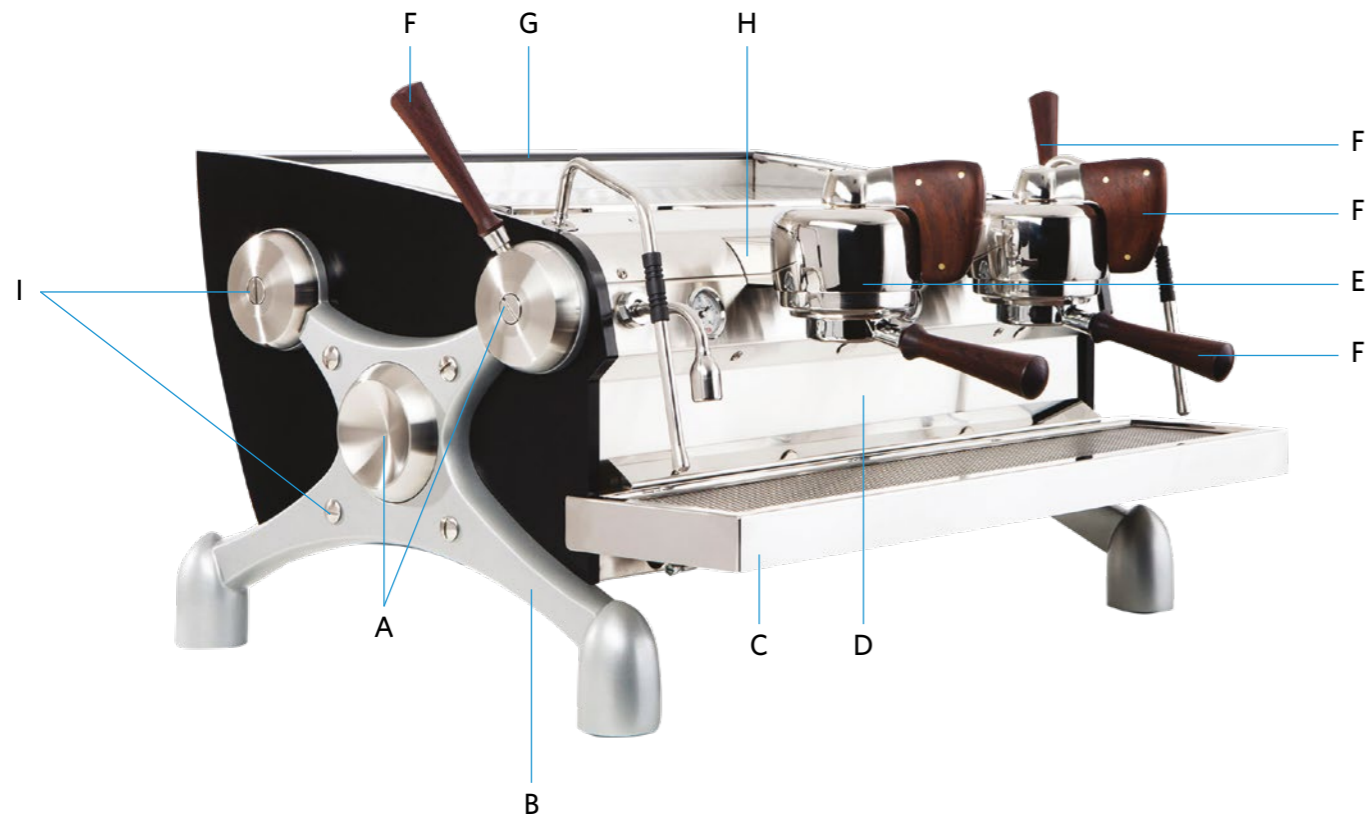

SLAYER[®]

ESPRESSO CUSTOM PRICE LIST
US 2022

- | | | | |
|---|--------------|---|----------------|
| A | Hubs/Dummies | F | Wood Actuators |
| B | X Legs | G | Cup Rail |
| C | Drip Tray | H | Neck Cover |
| D | Front Panel | I | Hardware |
| E | Group Cap | | |