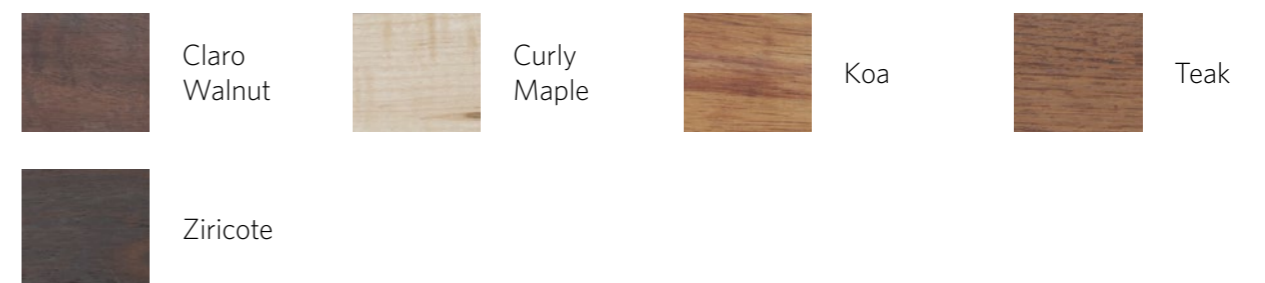

*Standard spar is BK08 Black

WOOD OPTIONS

WOOD OPTIONS*

	TIER	PRICE (USD)		
		1 GROUP	2 GROUP	3 GROUP
Actuator & Portafilter Set				
	1	430	610	790
	2	550	790	1.030
	3	670	970	1.280
Wood-railed Cup Tray				
	1	1.340	1.420	1.460
	2	1.390	1.470	1.510
	3	1.460	1.540	1.580

* See wood options on pag. 22

* European Ash is stock wood for Actuator & Portafilter Set

TYPES OF WOOD

Tier 1

Tier 2

Tier 3

* European Ash is stock wood for Actuator & Portafilter Set

AVAILABLE COLORS

	Clean White		Matte Black		Indian Turquoise		Textured Black
	Ink Black		Stock Black		Bone Beige		Crimson Red
	Seattle Sky Blue		Galaxy Black		Dark Red		Crimson Red
	Dark Orange		Orange		Goldenrod Yellow		Dark Olive Green
	Dark Green		Midnight Blue		Dark Slate Blue		Steel Blue
	Dark Cyan		Black Gloss		Black Matte		Dim Gray
	Burly Wood		Gray		White Matte		White Gloss
	Almond		Bronze Brown		Slate Gray		Tan
	Silver		Light Gray		Flat Black		Low Gloss Black
	Black Texture		Black Hammer Low Gloss		Yellow-Superdurable 90 Gloss		