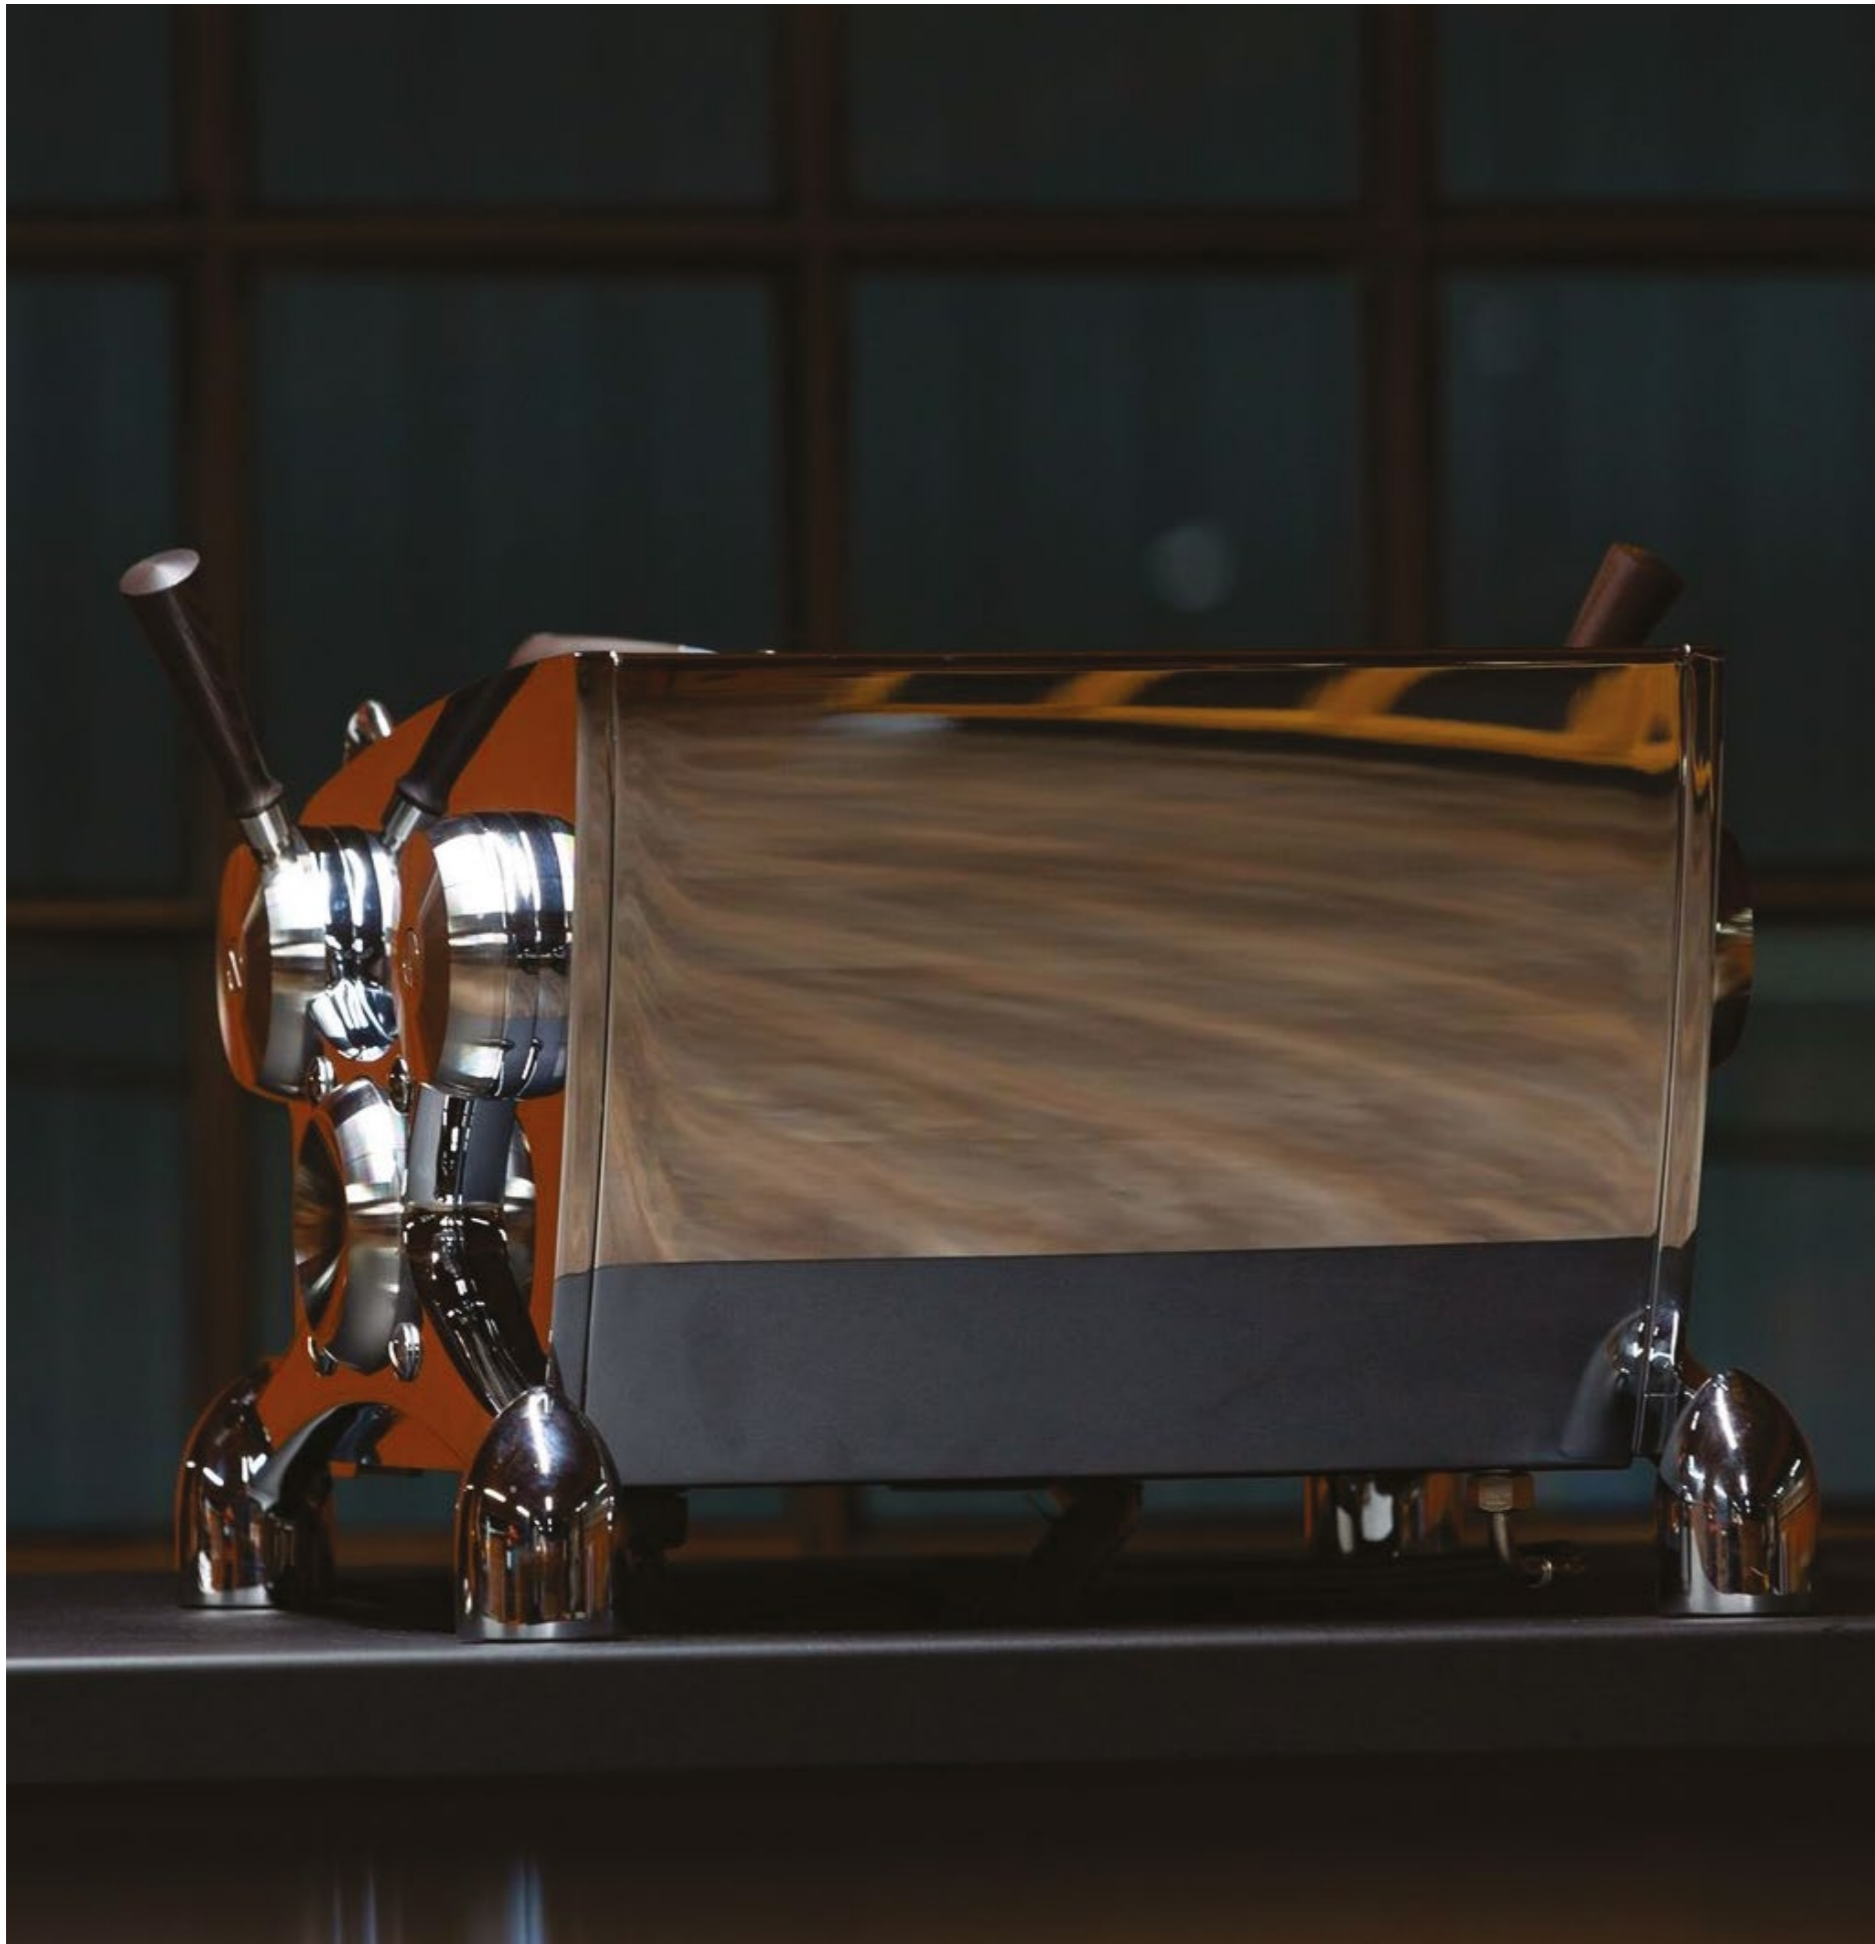

ELEGANCE IN ACTION

Some equipment is meant to go unnoticed or to remain hidden, but the espresso machine is a stage.

Slayer invites baristas to participate in the theater of making coffee for their customers.

Hand-crafted components and highly customizable features combine to create an unforgettable experience on both sides of the bar.