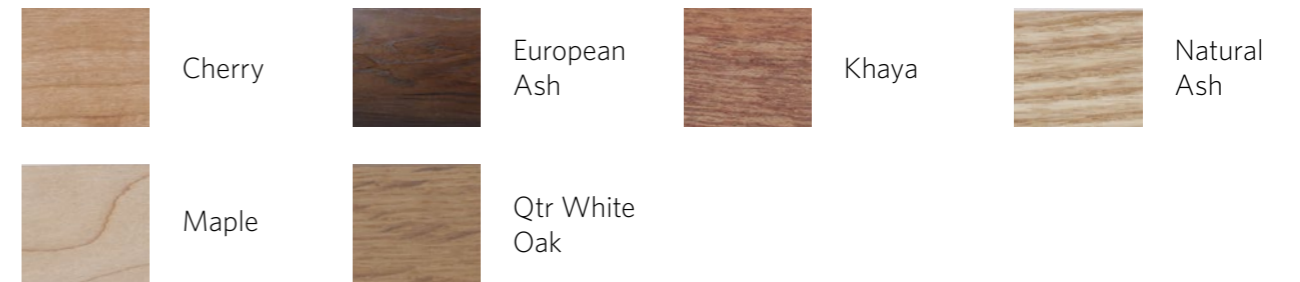

*Standard spar is BK08 Black

WOOD OPTIONS

WOOD OPTIONS*

	TIER	PRICE (USD)		
		1 GROUP	2 GROUP	3 GROUP
Actuator & Portafilter Set				
	1	430	610	790
	2	550	790	1.030
	3	670	970	1.280
Wood-railed Cup Tray				
	1	1.340	1.420	1.460
	2	1.390	1.470	1.510
	3	1.460	1.540	1.580

* See wood options on pag. 22

* European Ash is stock wood for Actuator & Portafilter Set

TYPES OF WOOD

Tier 1

Tier 2

Tier 3

* European Ash is stock wood for Actuator & Portafilter Set

AVAILABLE COLORS